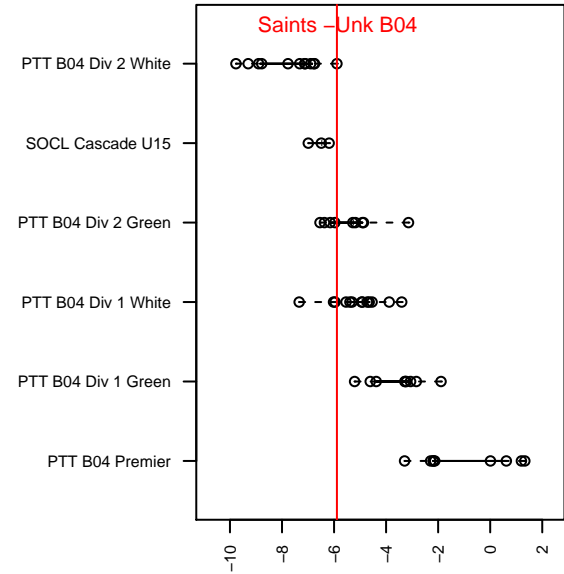

Saints -Unk B04

, OR
 B04 total strength=702
 attack=1.68 defense=0.3
 fall league = PTT B04 Div 2 White
 spr league = Spr OYS B04 Div 2 White

alt names used:
 Saints 04B
 Saints 04B

Venues played:
 2016 PTT B04 Division 2 White
 2016 Spr OYS B04 Division 2 White

**attack and defense variance (black dot)
relative to other teams
and top 10 in region**

**attack and defense rating
relative to others at age
and all opponents in last 13 months**

Performance relative to 13 month average